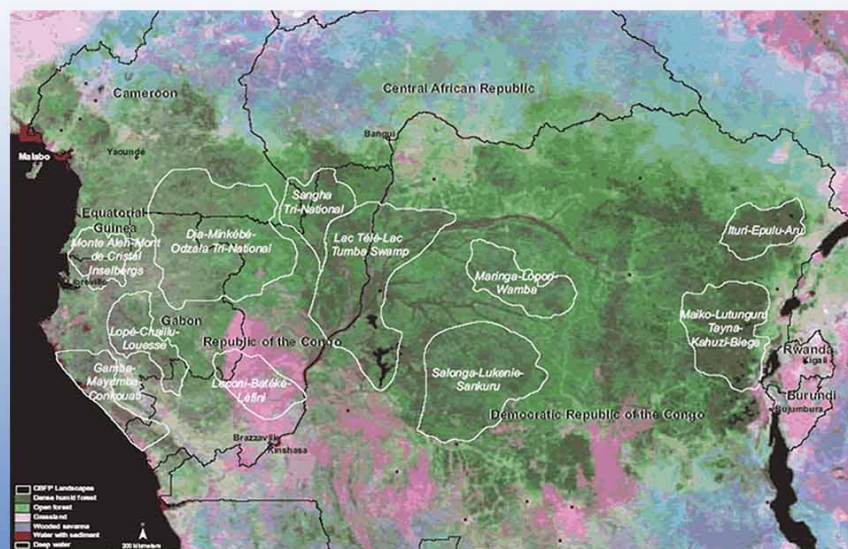

CONGO BASIN

**80 BILLION TCO2, NEARLY 10 YEARS OF TOTAL WORLDWIDE EMISSIONS
1st TROPICAL CARBON WELL IN THE WORLD,
AN EXCEPTIONAL BIODIVERSITY CAPITAL AT THE SERVICE OF HUMANITY TO PRESERVE**

**THANKS TO VISIT THE STAND COMIFAC
CONGO BASIN INITIATIVES (E16 - E17)**

CONGO BASIN LANDSCAPES HIGH CONSERVATION VALUE